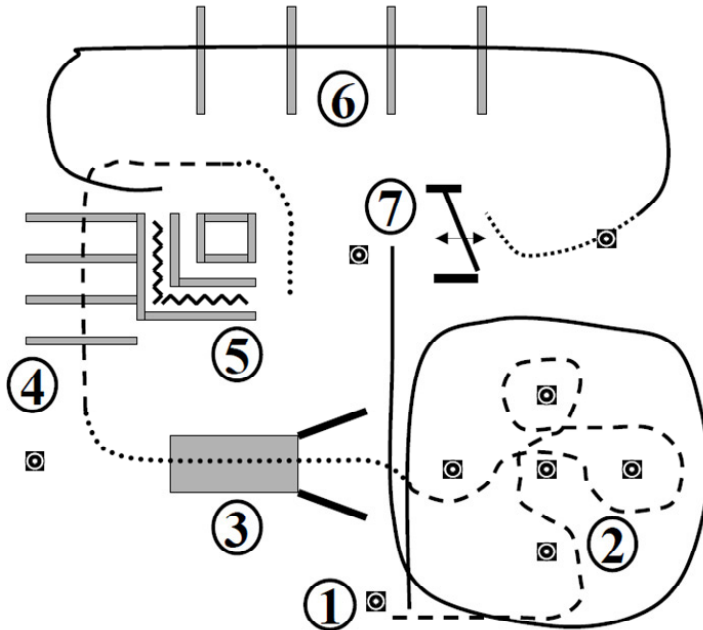

Wenden Classic 2014 - Pattern

Pattern I

Quali Pattern H&D Trail LK 1/2

1) Hund ableinen.
2) Slalom um Pylonen, Hund bei Fuß
3) Brücke, Hund voraus schicken und an der Pylone ablegen.
4) Jog over, Hund bei Fuß, Hund im Viereck aus der Bewegung ablegen
5) Walk, L Back, Hund abrufen
6) Lope over, Hund bei Fuß, Übergang Walk, Hund aus der Bewegung an der Pylone ablegen.
7) Tor rückwärts, schließen des Tores andeuten, Tor deutlich öffnen und den Hund nachkommen lassen und zur nächsten Pylone schicken, dann das Tor schließen
8) Hund abrufen, Linksgalopp um Pylonen, Absteigen Hund anleinen und zu Fuß die Arena verlassen