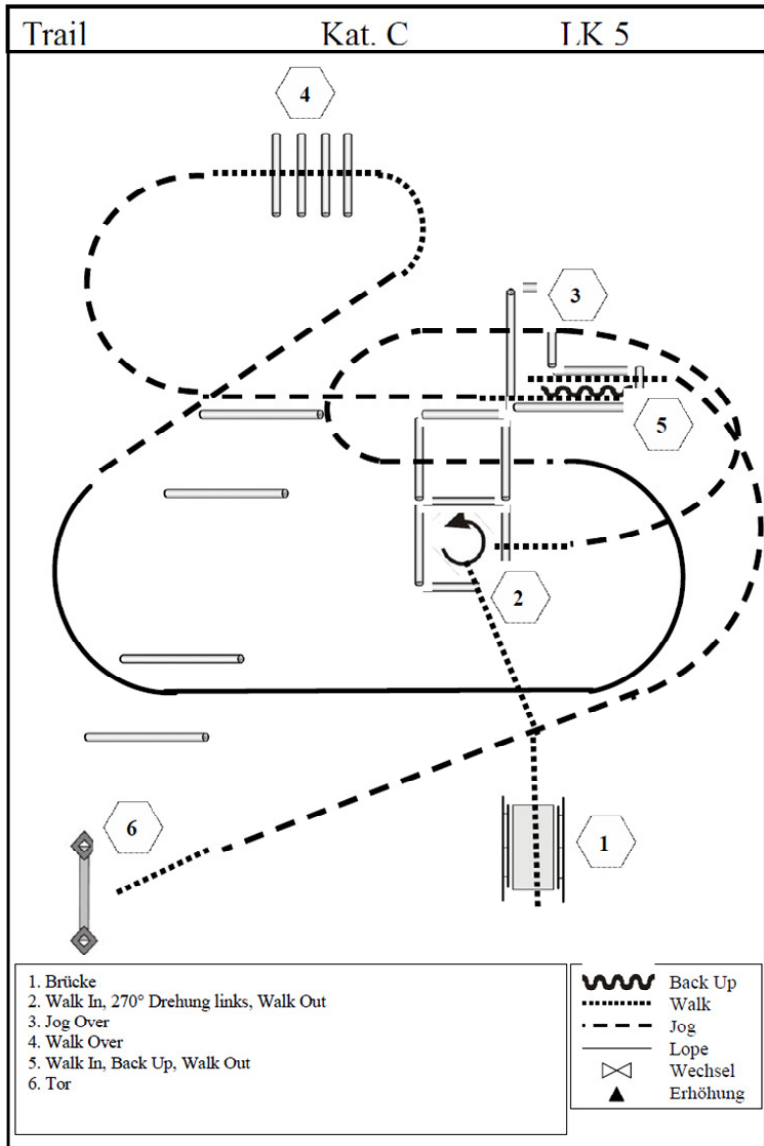

Wenden Classic 2014 - Pattern

LK 1/2 A Senior Trail

Q LK 1/2 A Senior Trail

TRAIL COURSES
DESIGNED
BY TIM KIMURA
COPYRIGHT2014

Wenden Classic 2014 - Pattern

Q-LK 1/2 A Junior Trail und Q-LK1 / 2 B

TRAIL 4 - 20X40
JUNIOR HORSE