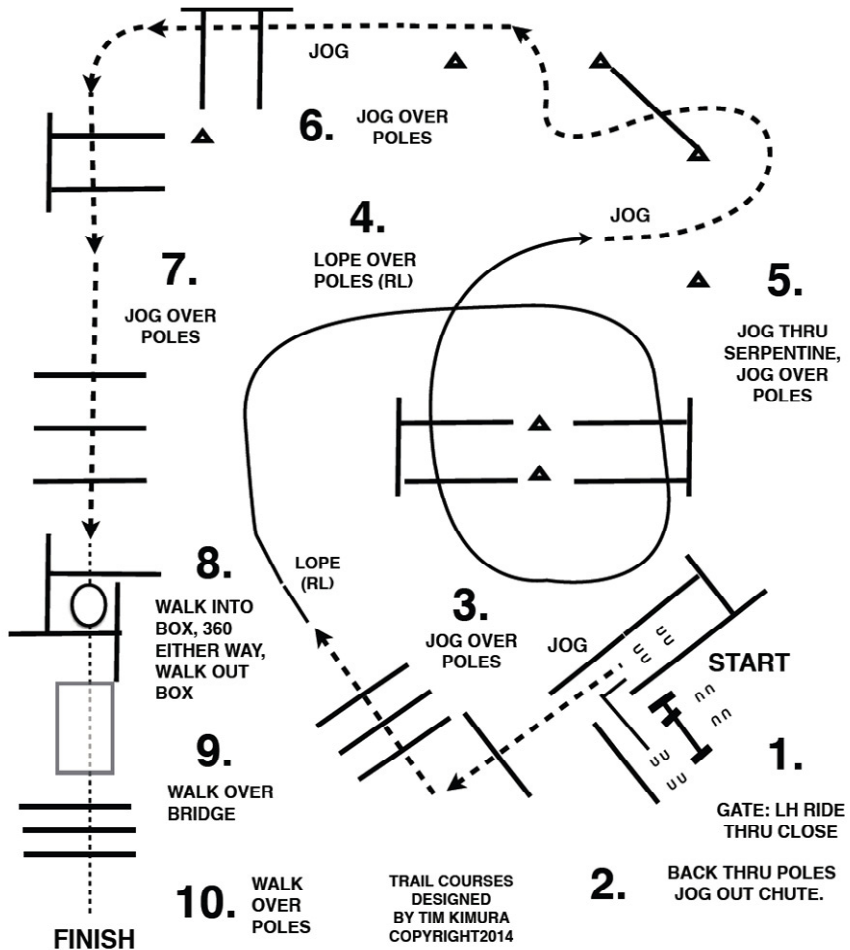

Wenden Classic 2014 - Pattern

LK 1/2 A Senior Trail

Q LK 1/2 A Senior Trail

TRAIL COURSES
DESIGNED
BY TIM KIMURA
COPYRIGHT2014

Wenden Classic 2014 - Pattern

Q-LK 1/2 A Junior Trail und Q-LK1 / 2 B

TRAIL 4 - 20X40
JUNIOR HORSE