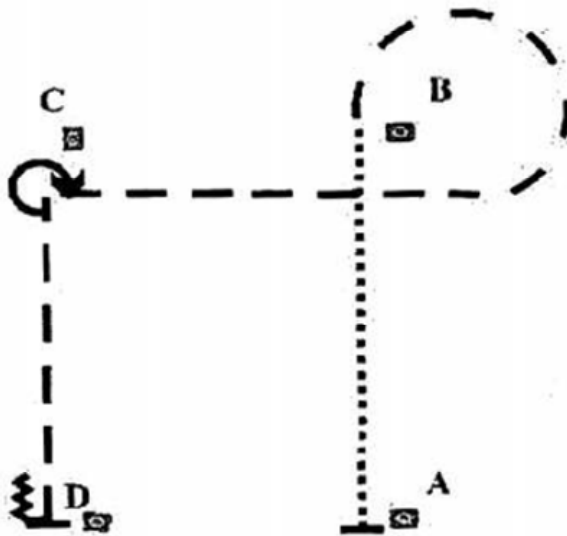

Showmanship at Halter

LK 4/5 A/B

Von A nach B Schritt, bei B antraben, Trabvolte um B, nach C anhalten, 270°Hinterhandwendung rechts, trab bis D, Stop, set up, 6 Tritte rückwärts